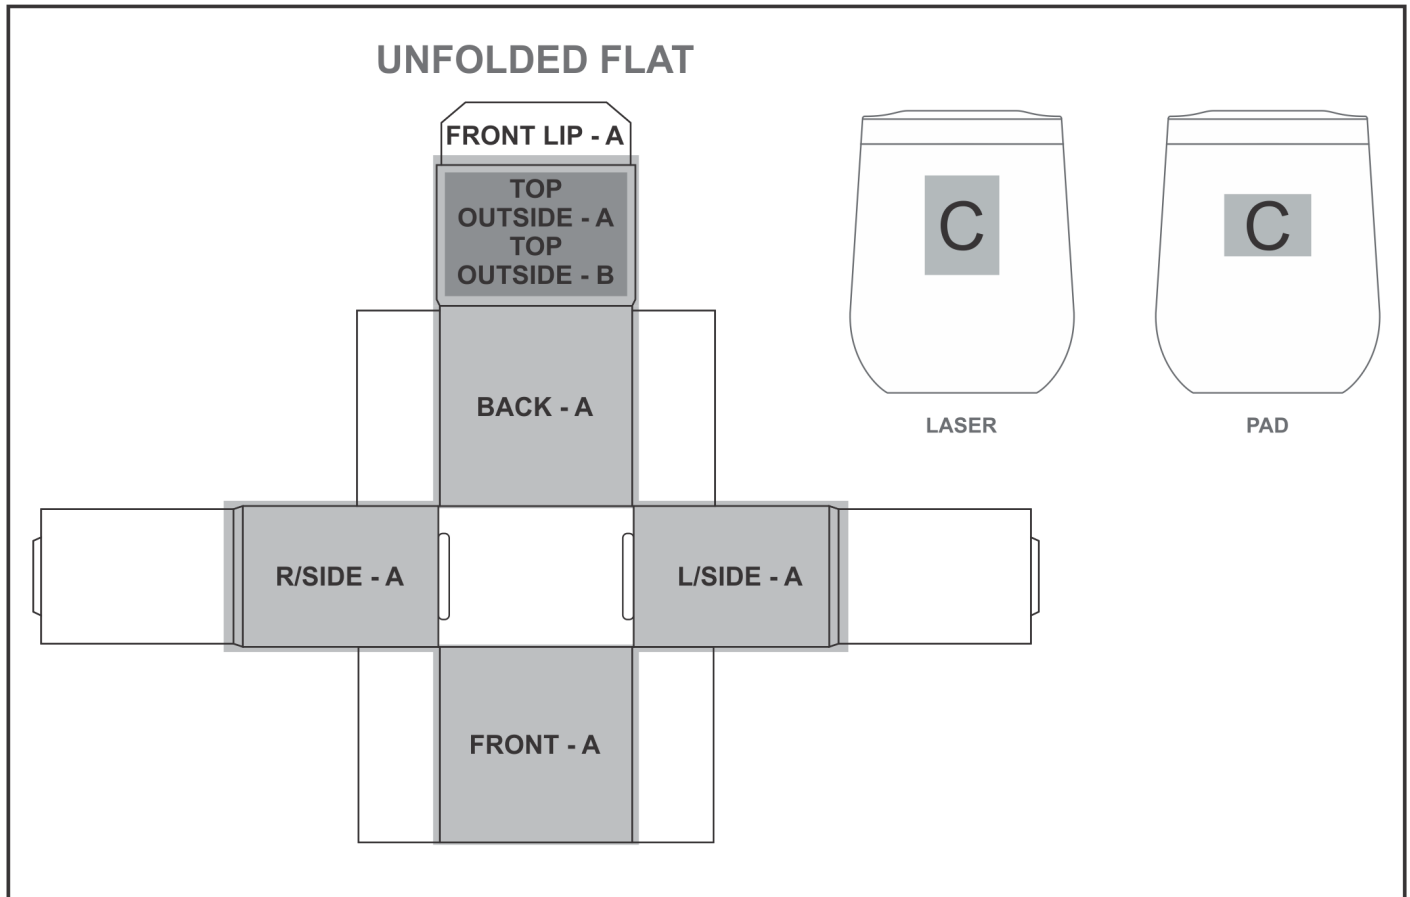

GF-SD-840-B

Sheridan Cup in Bianca Custom Gift Box

Need to know:

- Includes 1-Position Direct Print on Box AND Includes 1-Position Laser Engraving OR 1-Colour, 1-Position Pad Print on Mugs (setup fee applies).
- **Please Note:** Due to the nature of the printing process, any white in a logo cannot be branded and we cannot guarantee an exact colour match as the box has a matt finish. The nature and inconsistency of the pre-cut boards may create a 1-3mm of unbranded space on the front lip and imperfections maybe be found within the print. Large solid coverage prints are not recommended, if large solid coverage is required, it is recommended on kraft boxes as imperfections are less noticeable
- Laser Colour: Gold for S Mugs
- Laser Colour: Silver for BL & SW Mugs

Branding Options:

Position B

1. Digital Custom Packaging (DCP-CHG-1)
Full Colour
Size: 119mm wide x 78mm high

Position C

1. Laser Engraving (LB)
Size: 30mm wide x 40mm high

2. Pad Printing (PC)
4 Colours
Size: 35mm wide x 25mm high

Position A

1. Digital Custom Packaging (DCP-CHG-1)
Full Colour
Size: 400mm wide x 440mm high